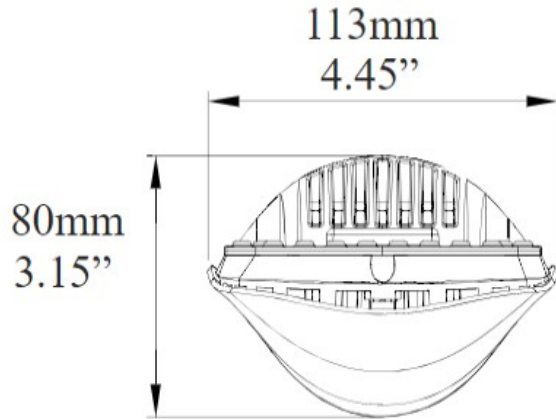

Dimension:

54W LED Paddle Retrofit Lamp

115W LED Paddle Retrofit Lamp