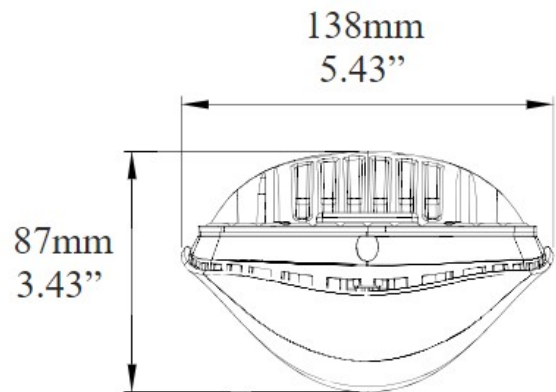

Dimension:

54W LED Paddle Retrofit Lamp

115W LED Paddle Retrofit Lamp