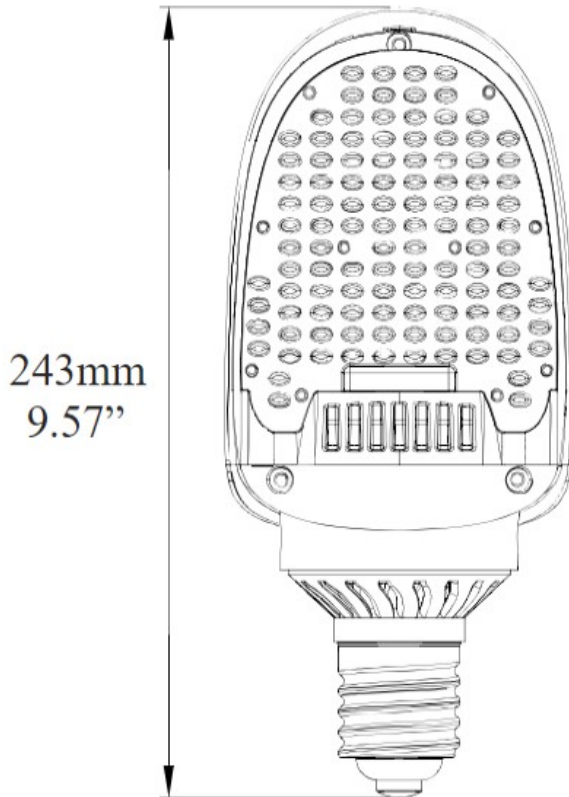

Features:

- Energy saving replacement for MH or HPS
- Up to 5 times longer life and 80% energy savings compared to HID
- 5 year warranty
- Horizontal burn position
- Easy installation
- Reduced maintenance costs
- Lamp base rotates up to 270° to allow for proper aiming for the lamp
- The use of an external surge protection device is recommended
- Operating temperature range between -4°F and 113°F (-20°C and 45°C). Suitable for use in dry and damp environments
- Do not use where exposed to water or outdoors without an appropriate enclosed fixture

Applications:

- Area lighting
- Flood Lighting

Product Performance:

54W LED Retrofit Lamp		115W LED Retrofit Lamp	
Input Power (W)	54	Input Power (W)	115
Bare Lamp Lumens	6500	Bare Lamp Lumens	13500
DLC Rated Lumens	5140	DLC Rated Lumens	10860
Lumens/Watt (Bare Lamp)	120	Lumens/Watt (Bare Lamp)	117
Orientation	Horizontal	Orientation	Horizontal
Correlated Color Temperature (CCT)	5000K	Correlated Color Temperature (CCT)	5000K
Color Rendering Index (CRI)	70	Color Rendering Index (CRI)	70
Life Hours	50000	Life Hours	50000
Distribution	Type V	Distribution	Type V
Dimming	No	Dimming	No
Operating Temperature Range	-4°F and 113°F (-20°C and 45°C)	Operating Temperature Range	-4°F and 113°F (-20°C and 45°C)

Dimension:

54W LED Paddle Retrofit Lamp

115W LED Paddle Retrofit Lamp

Items Stocked in Illinois Warehouse

Model Number	Reference #	Lumens	Color Temp (K)	Watts	Lm/W	Wattage Equivalent
PAD-54W-40K-UL	62131	5,010	4000K	53.01	94.51	250W HID
PAD-115W-40K-UL	62133	10,642	4000K	113.6	93.68	250W HID
PAD-54W-50K-UL	62132	5,142	5000K	53.43	96.24	400W HID
PAD-115W-50K-UL	62133	10,642	5000K	113.6	93.68	400W HID