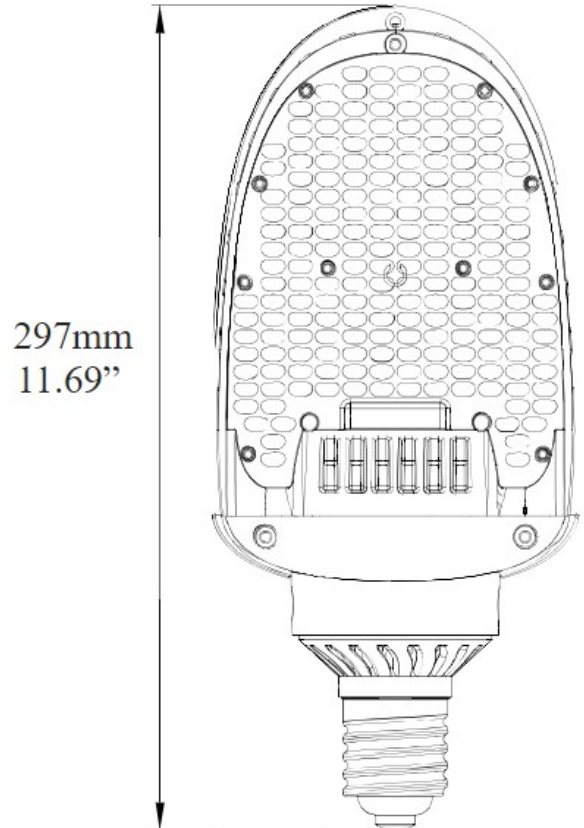

Features:

- Energy saving replacement for MH or HPS
- Up to 5 times longer life and 80% energy savings compared to HID
- 5 year warranty
- Horizontal burn position
- Easy installation
- Reduced maintenance costs
- Lamp base rotates up to 270° to allow for proper aiming for the lamp
- The use of an external surge protection device is recommended
- Operating temperature range between -4°F and 113°F (-20°C and 45°C). Suitable for use in dry and damp environments
- Do not use where exposed to water or outdoors without an appropriate enclosed fixture

Applications:

- Area lighting
- Flood Lighting

Product Performance:

54W LED Retrofit Lamp		115W LED Retrofit Lamp	
Input Power (W)	54	Input Power (W)	115
Bare Lamp Lumens	6500	Bare Lamp Lumens	13500
DLC Rated Lumens	5140	DLC Rated Lumens	10860
Lumens/Watt (Bare Lamp)	120	Lumens/Watt (Bare Lamp)	117
Orientation	Horizontal	Orientation	Horizontal
Correlated Color Temperature (CCT)	5000K	Correlated Color Temperature (CCT)	5000K
Color Rendering Index (CRI)	70	Color Rendering Index (CRI)	70
Life Hours	50000	Life Hours	50000
Distribution	Type V	Distribution	Type V
Dimming	No	Dimming	No
Operating Temperature Range	-4°F and 113°F (-20°C and 45°C)	Operating Temperature Range	-4°F and 113°F (-20°C and 45°C)

Dimension:

54W LED Paddle Retrofit Lamp

115W LED Paddle Retrofit Lamp

Items Stocked in Illinois Warehouse

Model Number	Reference #	Lumens	Color Temp (K)	Watts	Lm/W	Wattage Equivalent
PAD-54W-40K-UL	62131	5,010	4000K	53.01	94.51	250W HID
PAD-115W-40K-UL	62133	10,642	4000K	113.6	93.68	250W HID
PAD-54W-50K-UL	62132	5,142	5000K	53.43	96.24	400W HID
PAD-115W-50K-UL	62133	10,642	5000K	113.6	93.68	400W HID